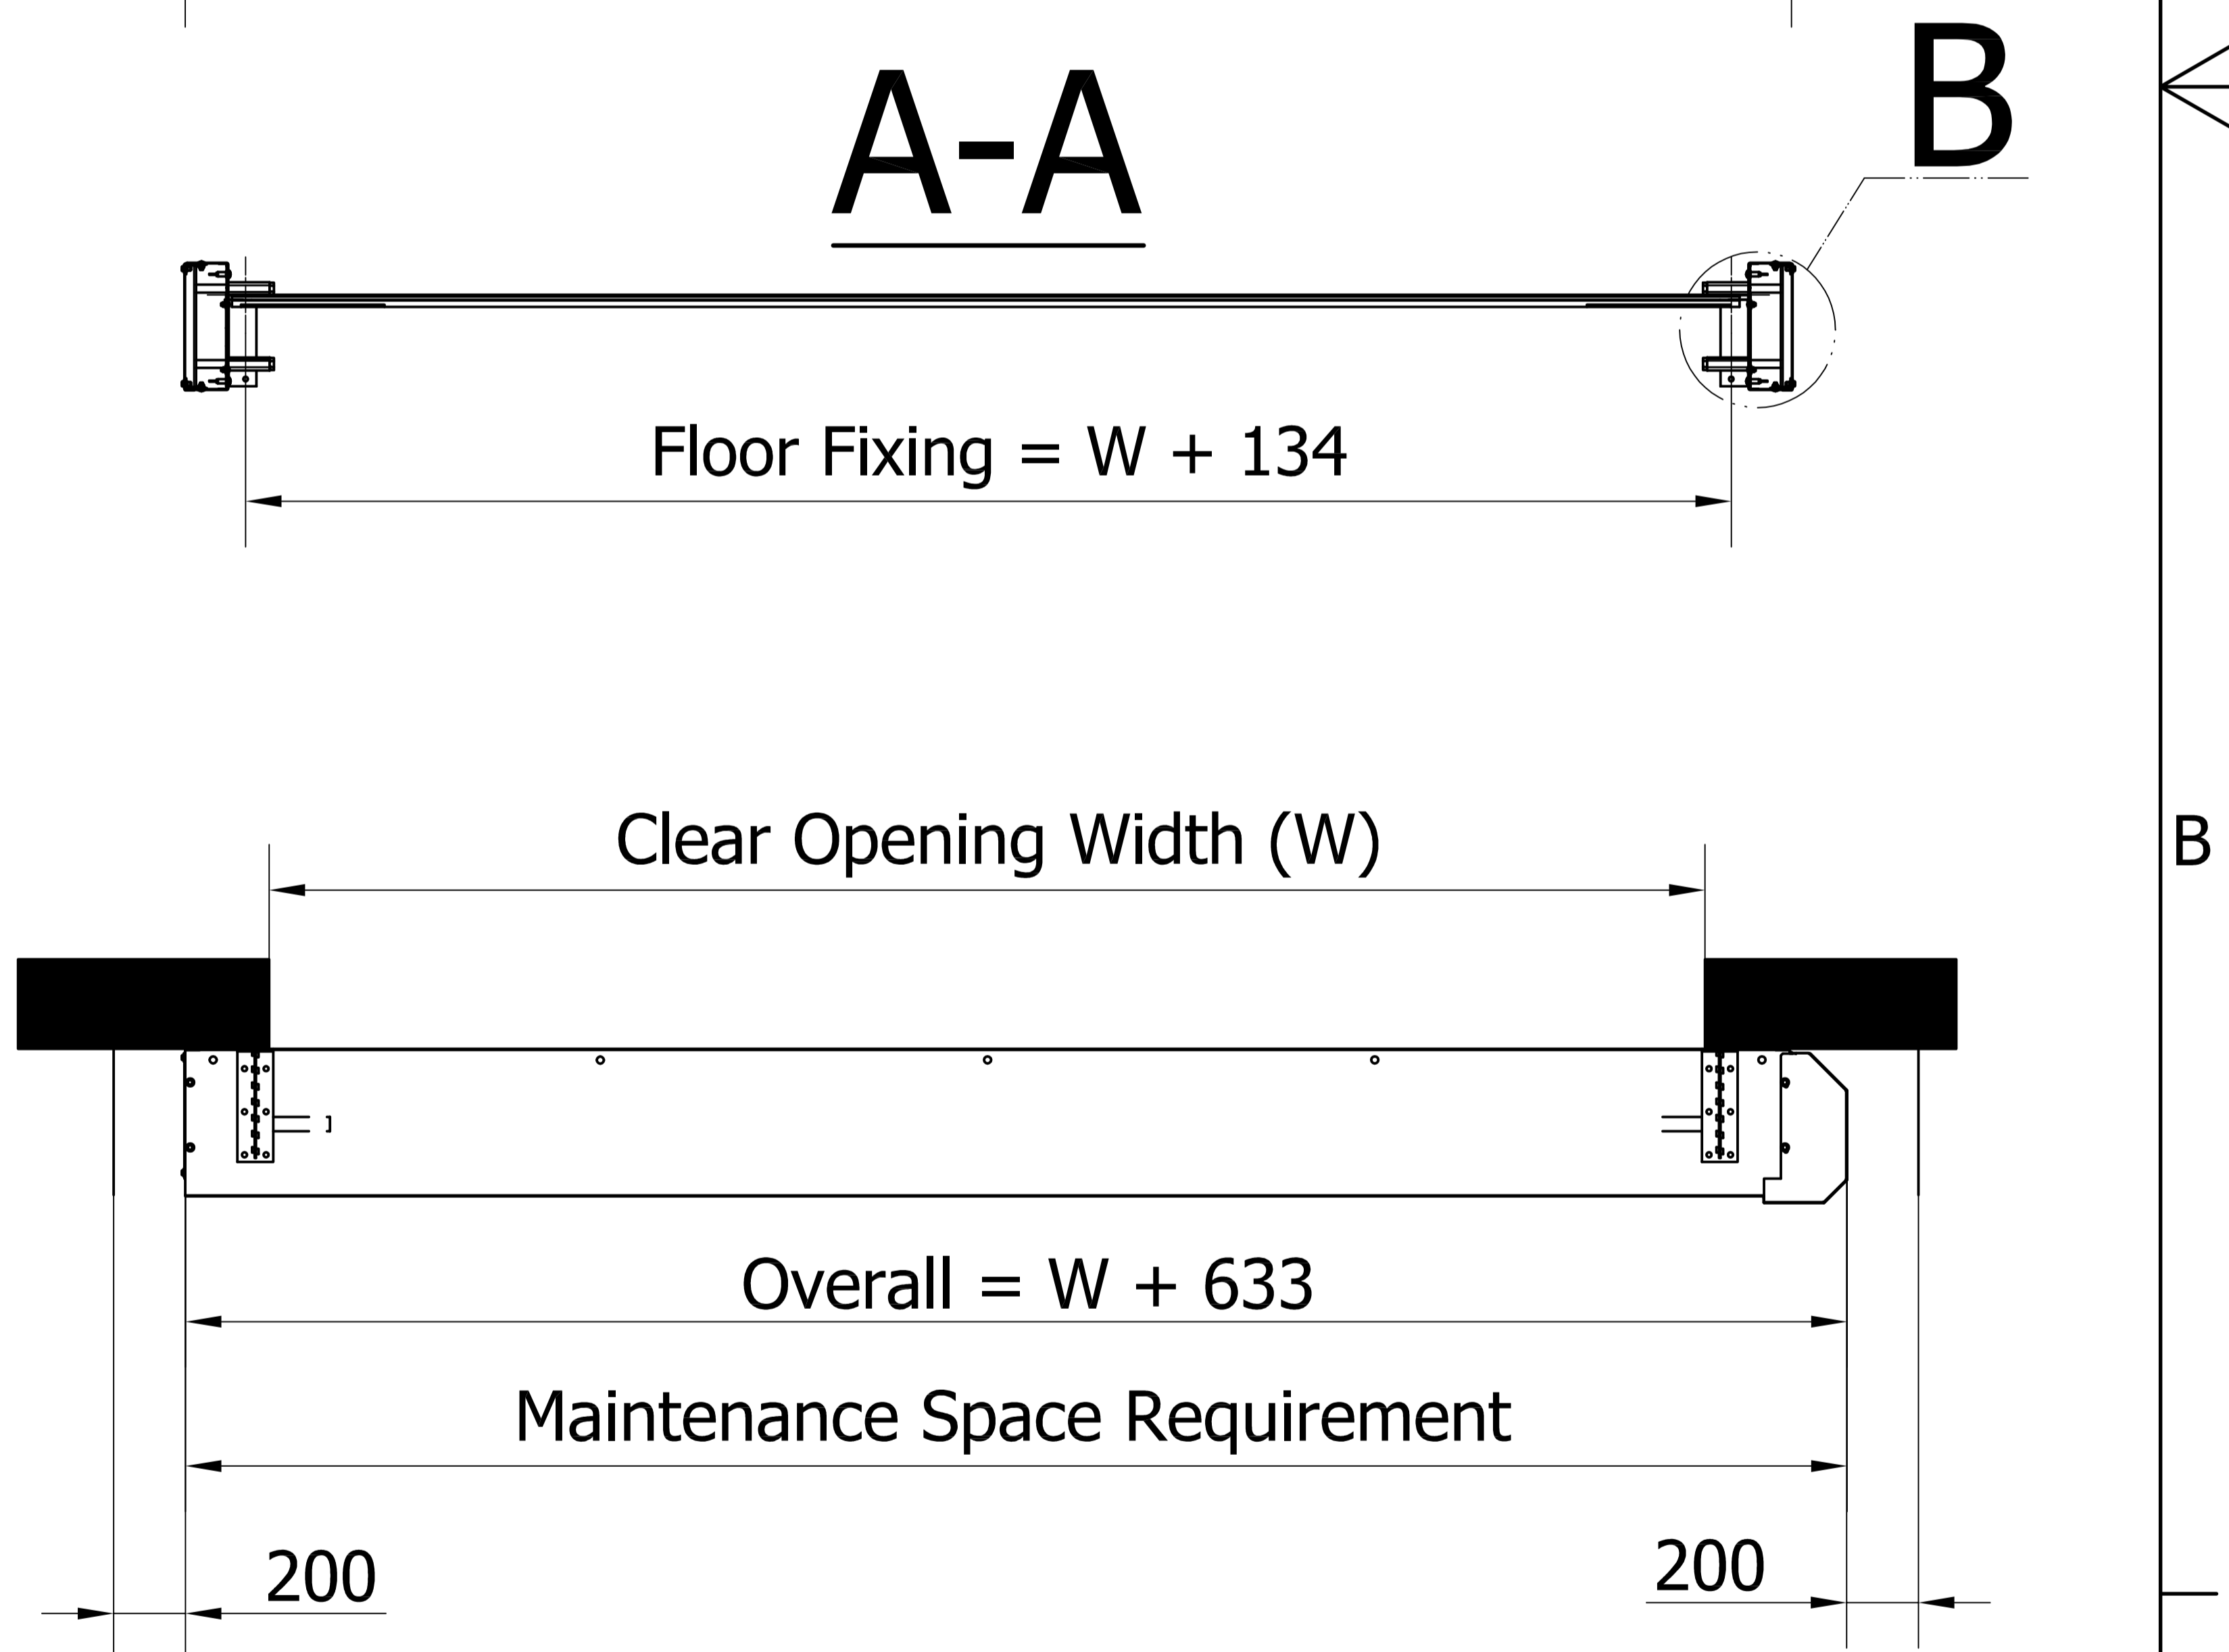

DETAIL B
drilling & fixing on the floor

 Fold Chill WITH HEATERS DIMENSIONS AND SPACE REQUIREMENT		update on : update by : version :
	made by : grinandjf	page : 1/1
	Date : 14/02/2017	Paper Size : A2
	Scale : fs	
	Drawing sheet : Fold Chill	