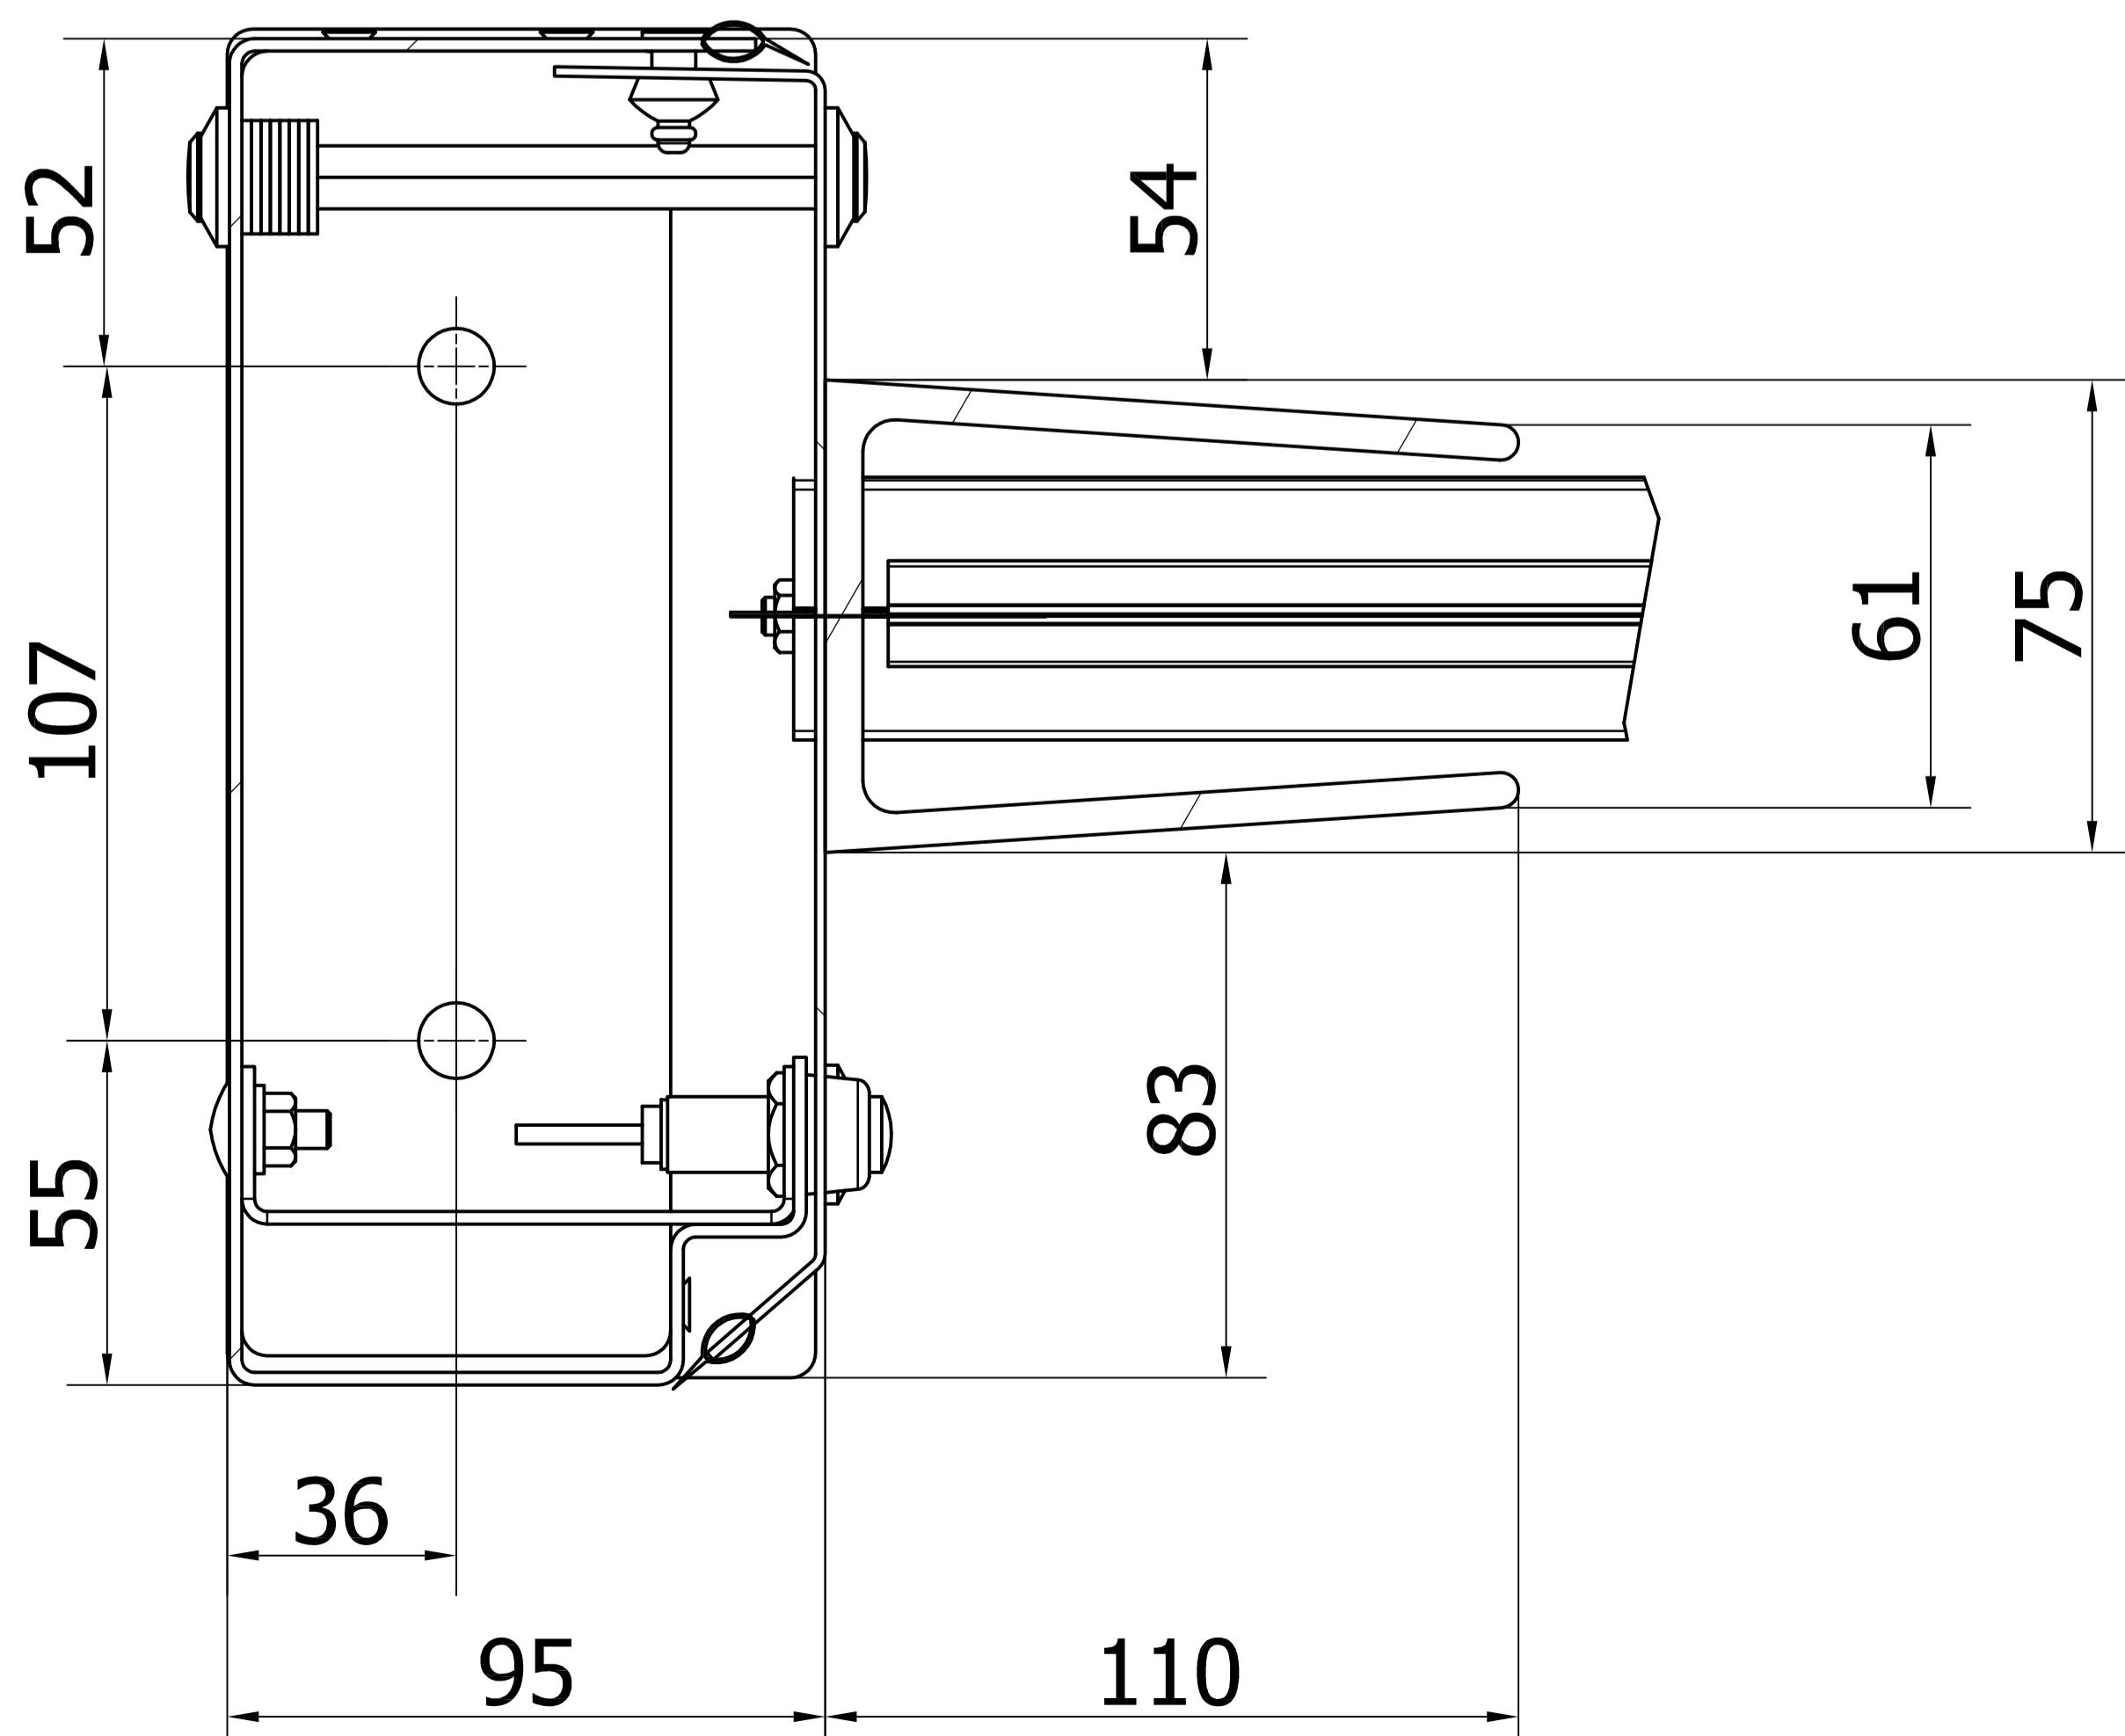

**DETAIL B**  
drilling & fixing on the floor

400V 3-phases OU 230V 3-phases

Door supply cable :  
square 4G2.5  
3 phases + earth  
without neutral

Head circuit breaker :  
Either 16A curve C  
or 10A curve AM

abs control box height = 190mm  
hinges on the left,  
lock on the right.

 <b>Roll Clean</b> <b>LABORATORY</b> dimension and space requirement	update on : update by : version :
	made by : grinandjf
	Date : 14/02/2017
	Scale : fs
Drawing sheet : Roll Clean	page : 1/1 Paper Size : A2