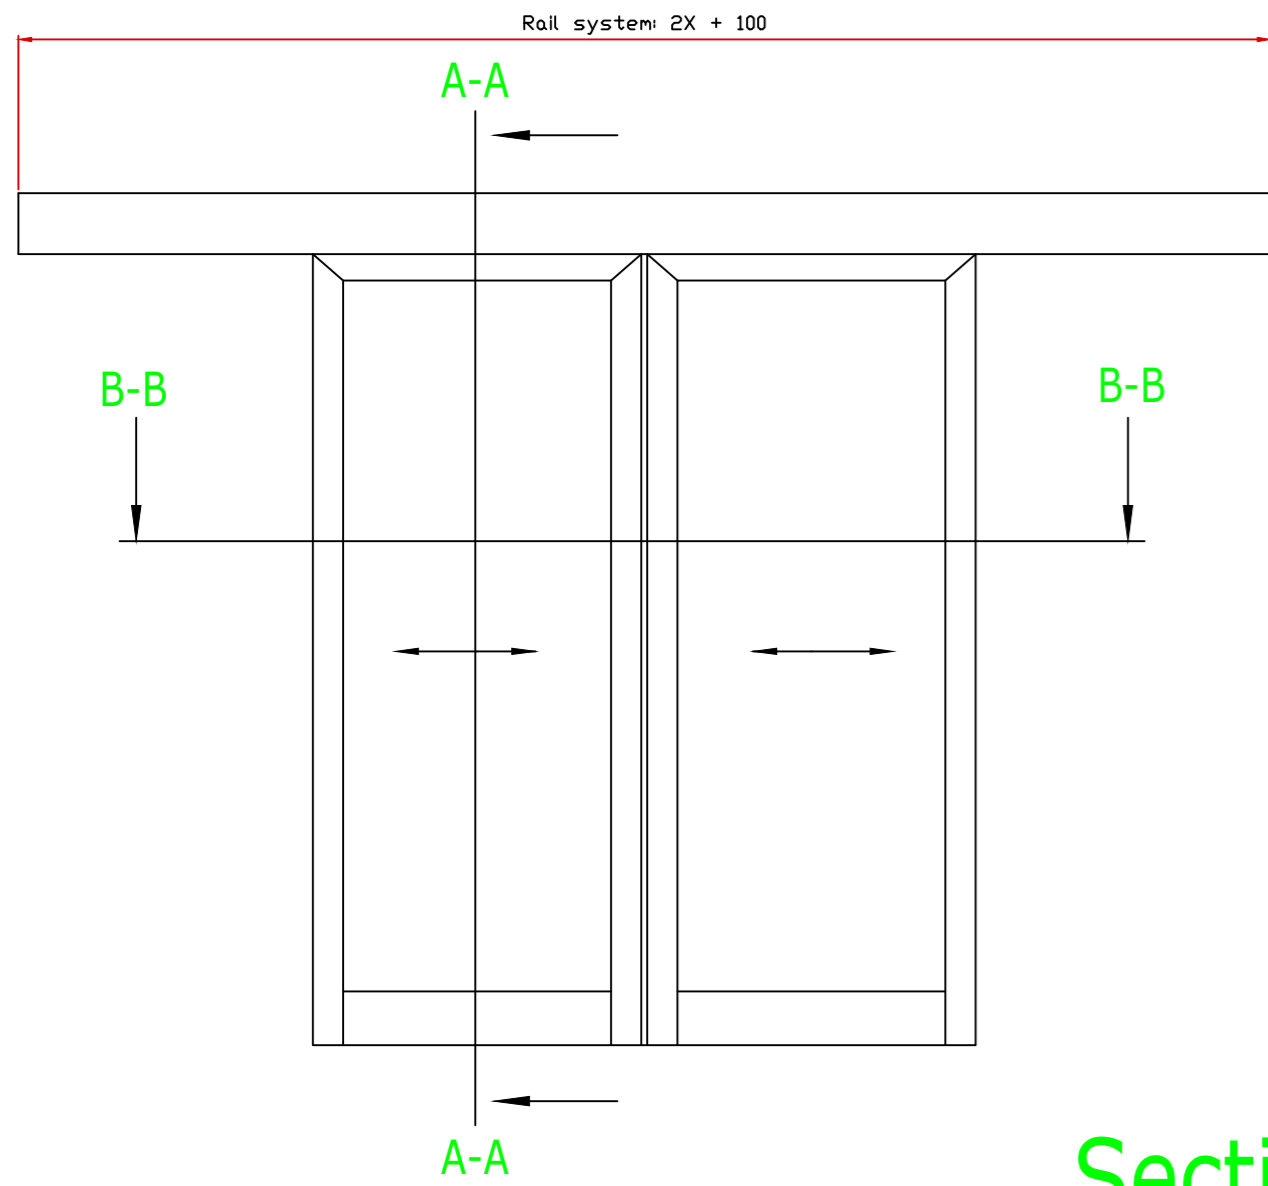

Interieur view

Section B-B

Section A-A

	DESCRIPTION	TO FILL IN
X	Clear opening width	
Y	Clear opening height	

Title: KONE SD30 50S-D			Drawing number:
Order number:	Page no.:	Projectie ISO-128	Revision number:
Date:	Scale:		A:
Drawn by:	Paper size:		B:
			C:
			Copyright by KONE
Accustraat 21 Postbus 94 3903 LX Veenendaal Tel.: 0318 - 532333 Fax: 0318 - 532339			