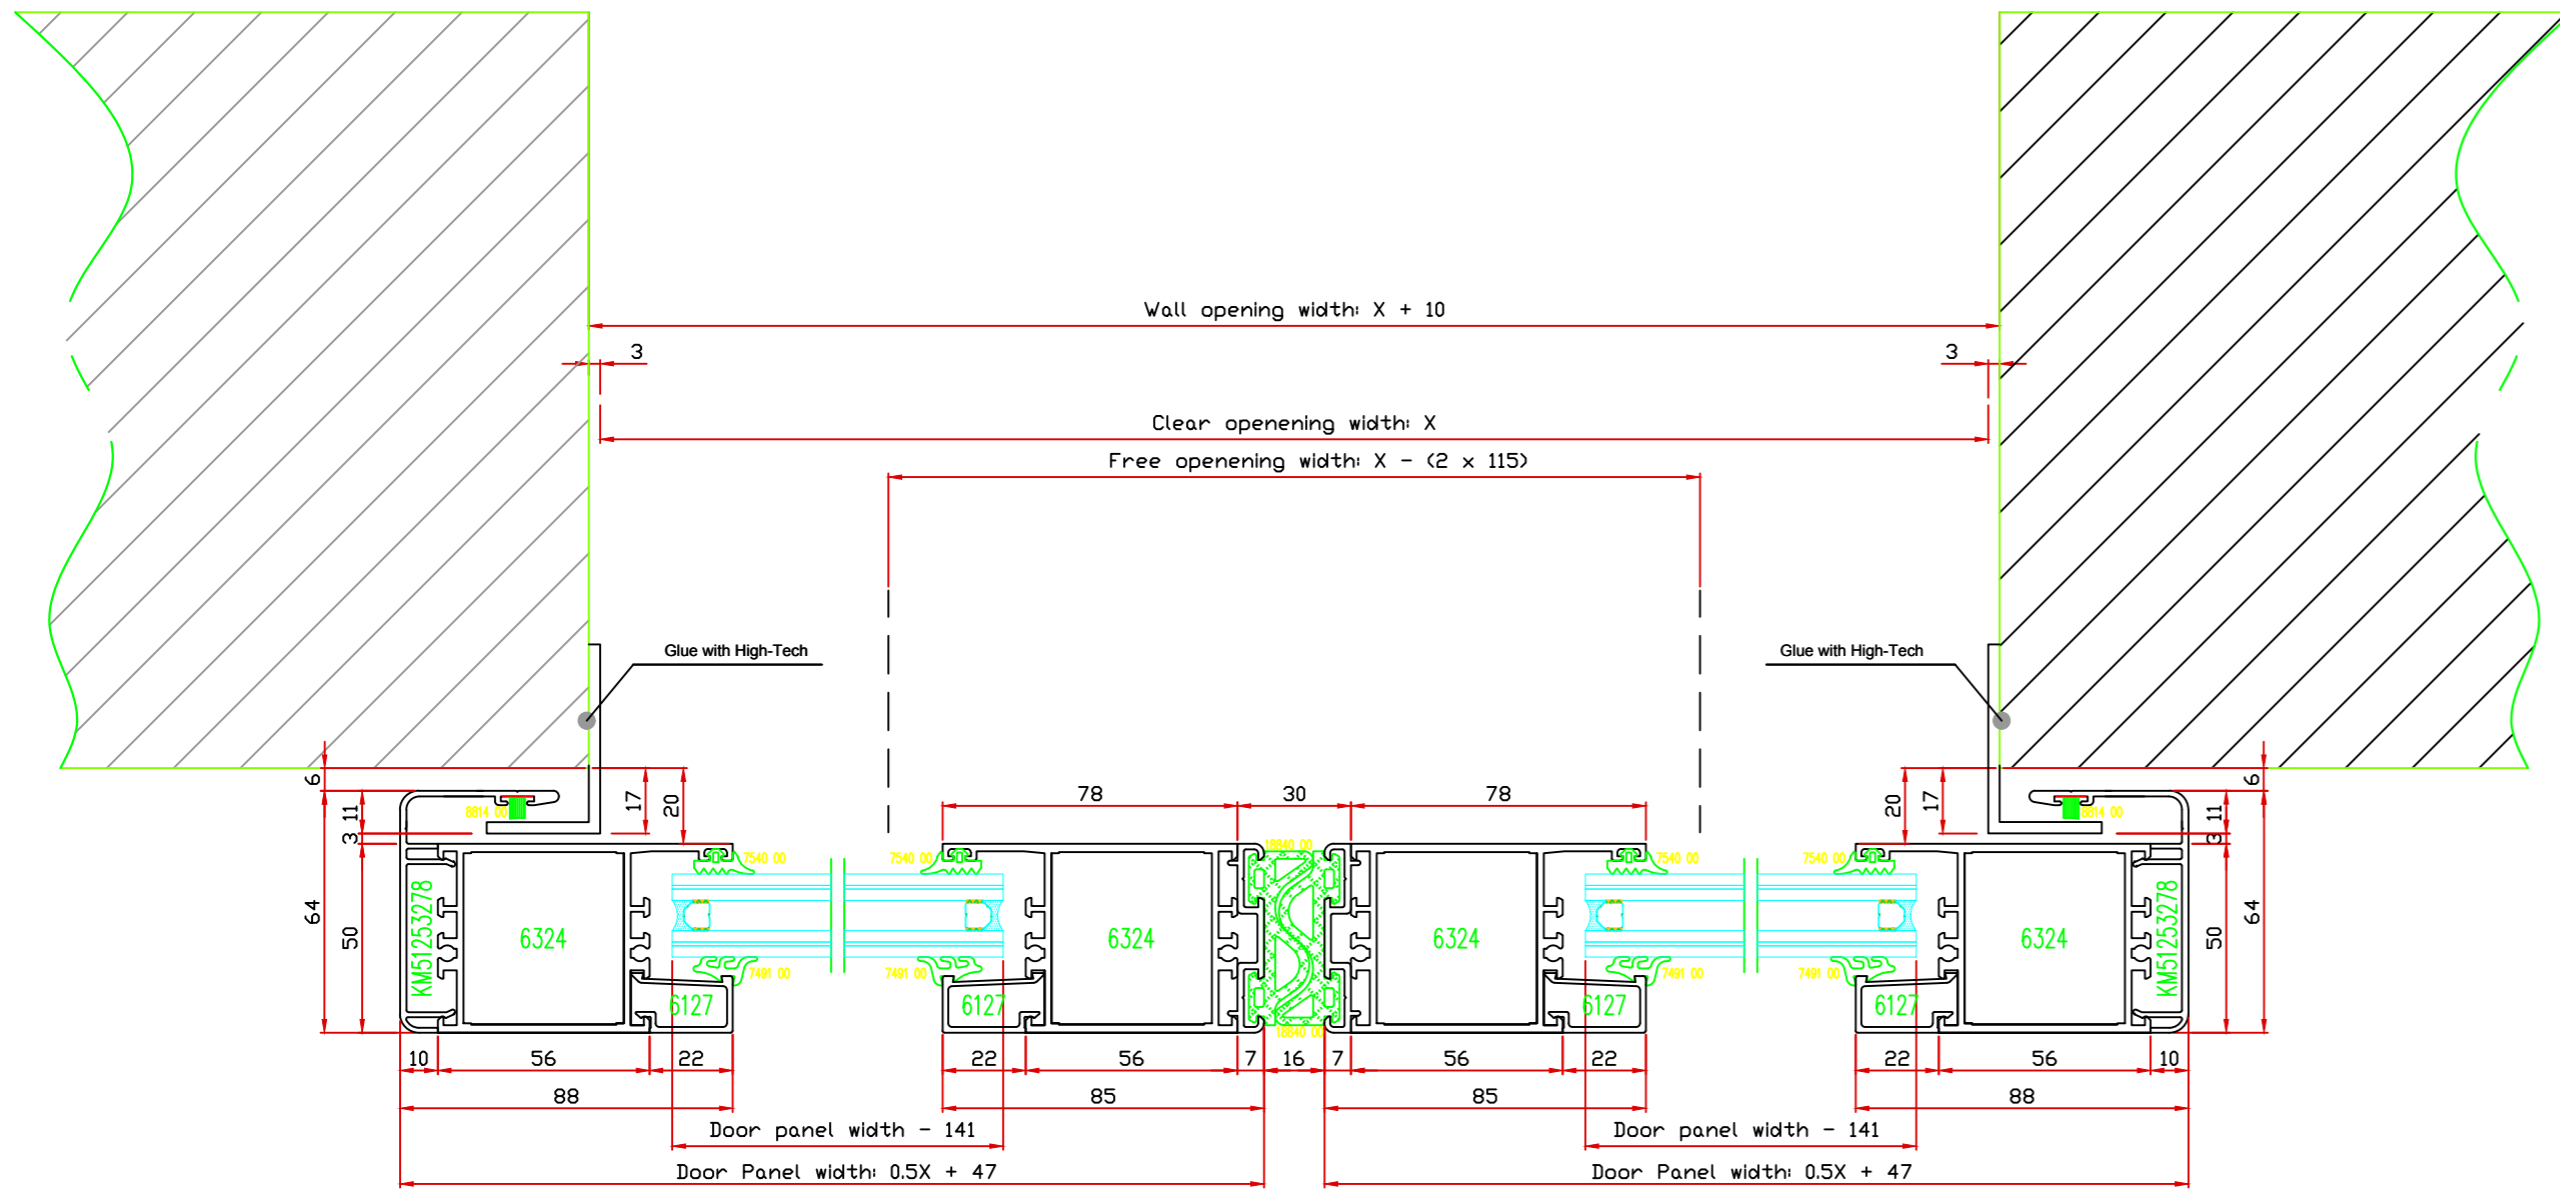

Interieur view

Section B-B

Section A-A

	DESCRIPTION	TO FILL IN
X	Clear opening width	
Y	Clear opening height	

Title: KONE SD30 50S-D			Drawing number:
Order number:	Page no.:	Projectie ISO-128	Revision number:
Date:	Scale:		A:
Drawn by:	Paper size:		B:
			C:
			Copyright by KONE
Accustraat 21 Postbus 94 3903 LX Veenendaal Tel.: 0318 - 532333 Fax: 0318 - 532339			