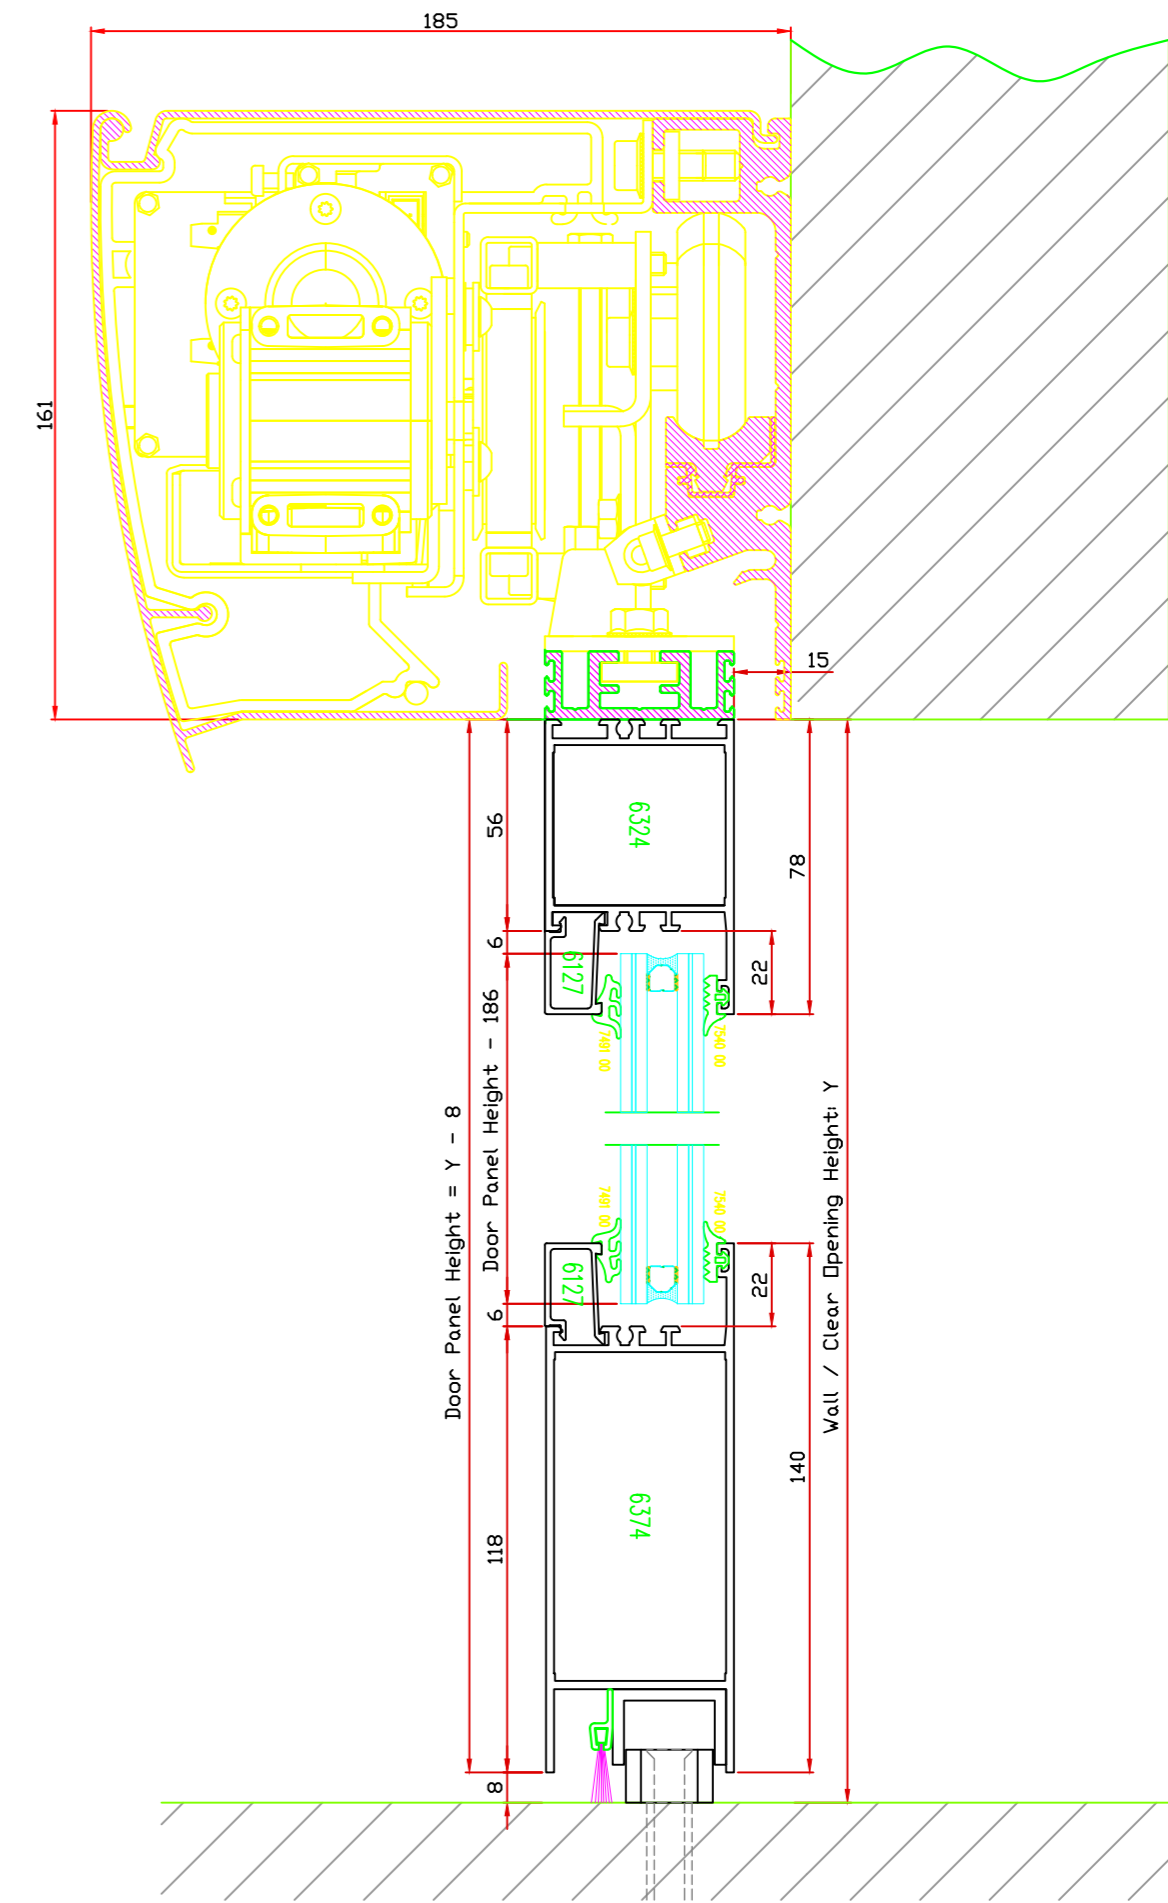

Interieur view

Section B-B

Section A-A

	DESCRIPTION	TO FILL IN
X	Clear opening width	
Y	Clear opening height	

Title: KONE SD30 50S-D			Drawing number:
Order number:	Page no.:	Projectie ISO-128	Revision number:
Date:	Scale:		A:
Drawn by:	Paper size:		B:
			C:
			Copyright by KONE
Accustraat 21 Postbus 94 3903 LX Veenendaal Tel.: 0318 - 532333 Fax: 0318 - 532339			