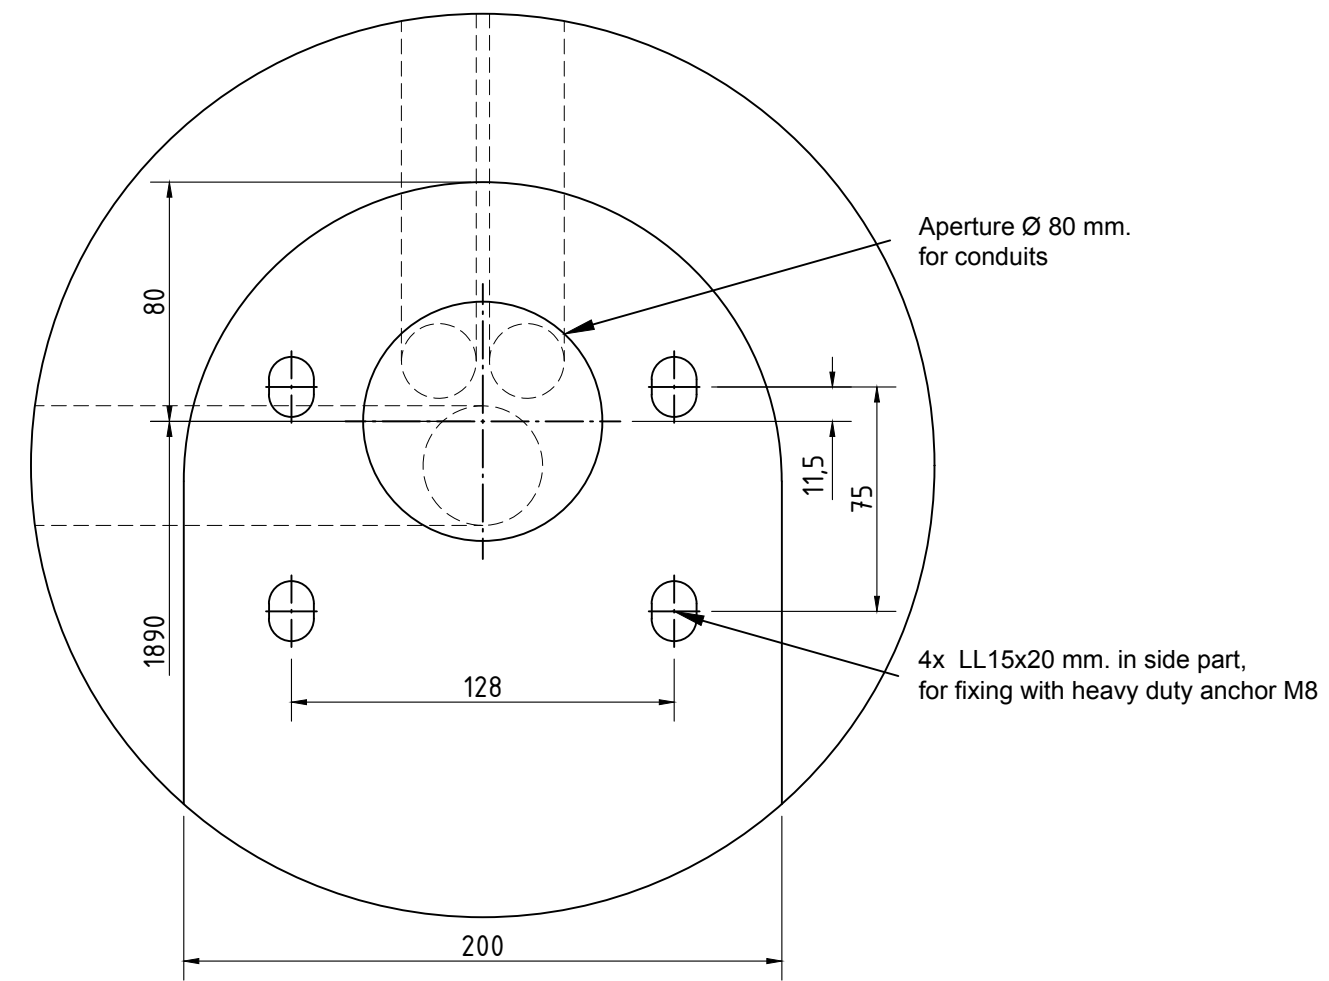

INSIDE

OUTSIDE

Z

Title: KONE Turnstile 50		Projectie ISO-128 ⊕ A	Drawing number:
Order number:	Page no.: 1		Revision number:
Date: 23-03-2017	Scale:		A:
Drawn by:	Paper size:		B:
		Accustraat 21 Postbus 94 3903 LX Veenendaal Tel.: 0318 - 532333 Fax: 0318 - 532339	C:
			Copyright by KONE

- W0: Main supply 110-230V / 50/60Hz / 120VA / min. 3x1,5mm² (1,5mtr. extra lenght)
- W3: PGS 2x 2x0,34mm² flexible. Trip line shielded and stranded in pairs. (2mtr. extra lenght)
- W4: Cable to the card-reader-system (from external Access Manager) according to the system-supplier. (2mtr. extra lenght)
- W6: LAN or LON for DGD Display