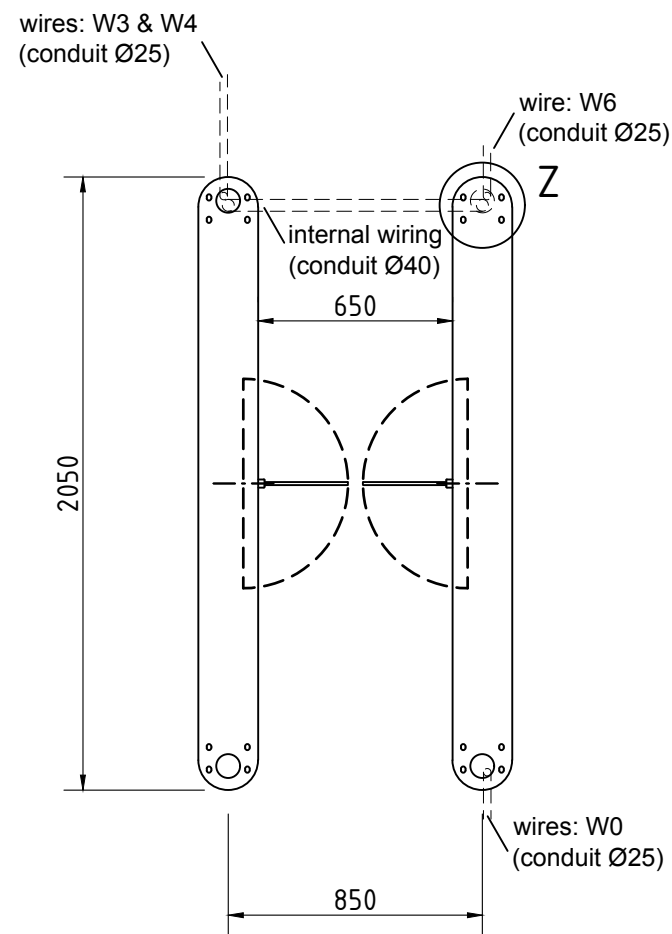

INSIDE

OUTSIDE

Z

Title: KONE Turnstile 50		Projectie ISO-128 ⊕ A	Drawing number:
Order number:	Page no.: 1		Revision number:
Date: 23-03-2017	Scale:		A:
Drawn by:	Paper size:		B:
		Accustraat 21 Postbus 94 3903 LX Veenendaal Tel.: 0318 - 532333 Fax: 0318 - 532339	C:
			Copyright by KONE

- W0: Main supply 110-230V / 50/60Hz / 120VA / min. 3x1,5mm² (1,5mtr. extra lenght)
- W3: PGS 2x 2x0,34mm² flexible. Trip line shielded and stranded in pairs. (2mtr. extra lenght)
- W4: Cable to the card-reader-system (from external Access Manager) according to the system-supplier. (2mtr. extra lenght)
- W6: LAN or LON for DGD Display